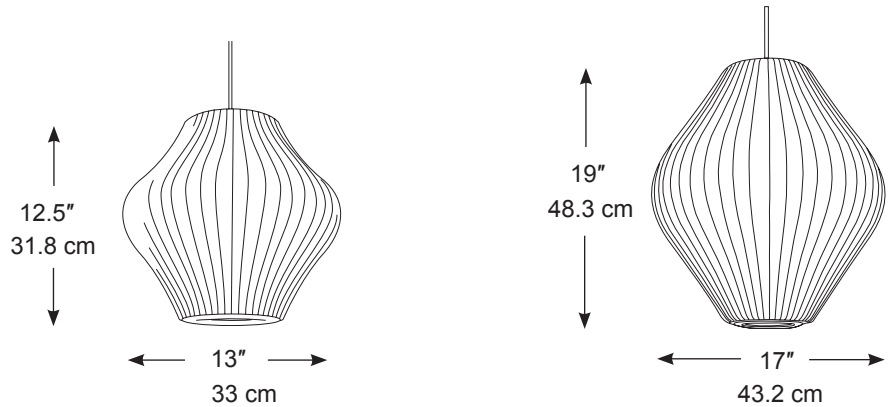

MODERNICA[®]

GEORGE NELSON[®] BUBBLE LAMP[®]

Bubble Lamp Pear Pendant

Designed by George Nelson in 1947.

Plastic and steel wire frame.

Each assembly kit includes a 5.25-inch diameter brushed nickel ceiling plate and 6 feet of cord.

UL-listed. Bulb not included. 150W/120V

Each lamp is built to George Nelson's original specifications.

Handcrafted in Michigan, U.S.A.

MODERNICA LOS ANGELES[®]
BUBBLE LAMPS[®]
DESIGNED BY GEORGE NELSON

7366 Beverly Boulevard, Los Angeles CA 90036