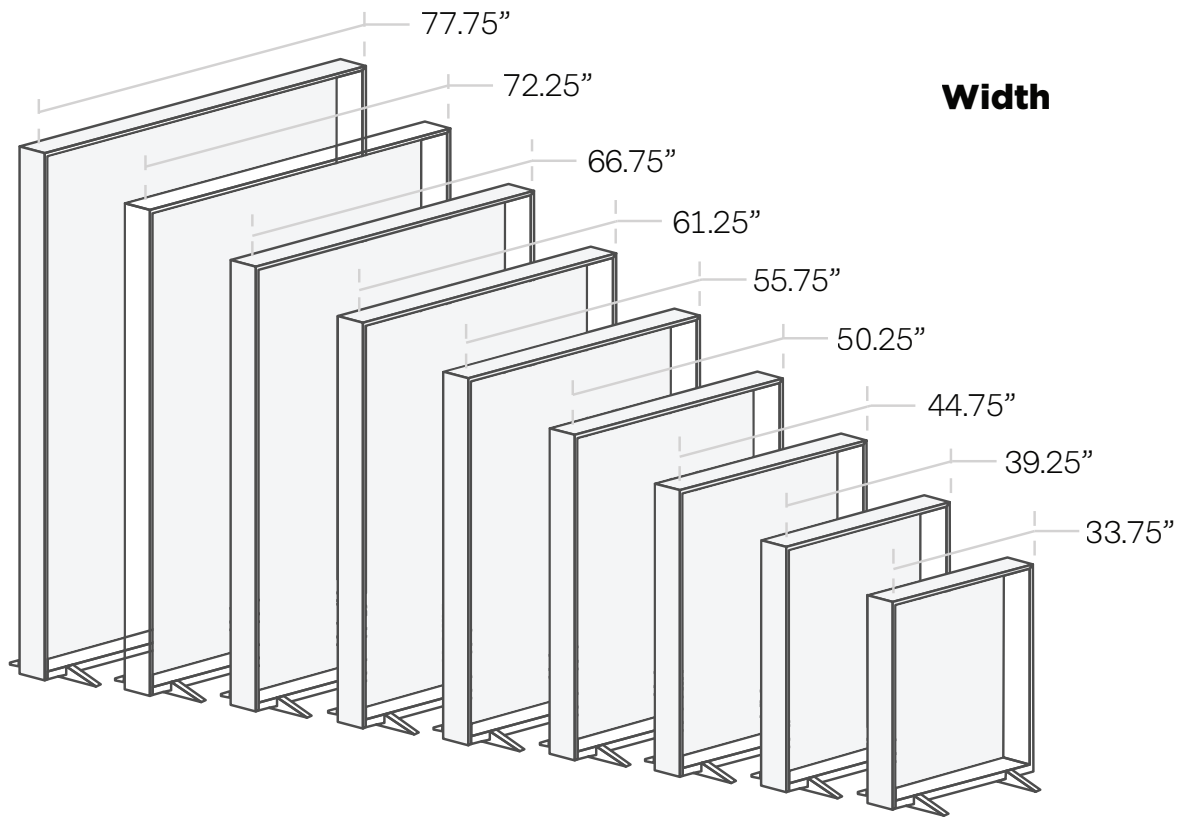

"Sculpta-Grille® Contemporary Series: C-10 and C-1090, Text from original brochure, 1965"

Modular Specifications

Customize your Sculpta-Grille® Screen to your specifications and size.

Contact our Los Angeles Showroom for pricing
lashowroom@modernica.net or **323-933-0383**

*for larger sizes increase height by 5.5" increments

*for larger sizes increase height by 7" increments

Please note: all dimensions are approximate some variation may occur in the manufacturing process

Width	Height
33.125	35.125
38.625	42.125
44.128	49.125
49.625	56.125
55.125	63.125
60.625	70.125
66.125	77.125
71.625	84.125
77.125	91.125
82.625	98.125
88.125	105.125
93.625	112.125
99.125	119.125
104.625	
110.125	
115.625	
121.125	

Width	Height
33.75	37.25
39.25	44.25
44.75	51.25
50.25	58.25
55.75	65.25
61.25	72.25
66.75	79.25
72.25	86.25
77.75	93.25
83.25	100.25
88.75	107.25
94.25	114.25
99.75	121.25
105.25	
110.75	
116.25	
121.75	

Width	Height
33.125	39.75
38.625	46.75
44.128	53.75
49.625	60.75
55.125	67.75
60.625	74.75
66.125	81.75
71.625	88.75
77.125	95.75
82.625	102.75
88.125	109.75
93.625	116.75
99.125	123.75
104.625	
110.125	
115.625	
121.125	