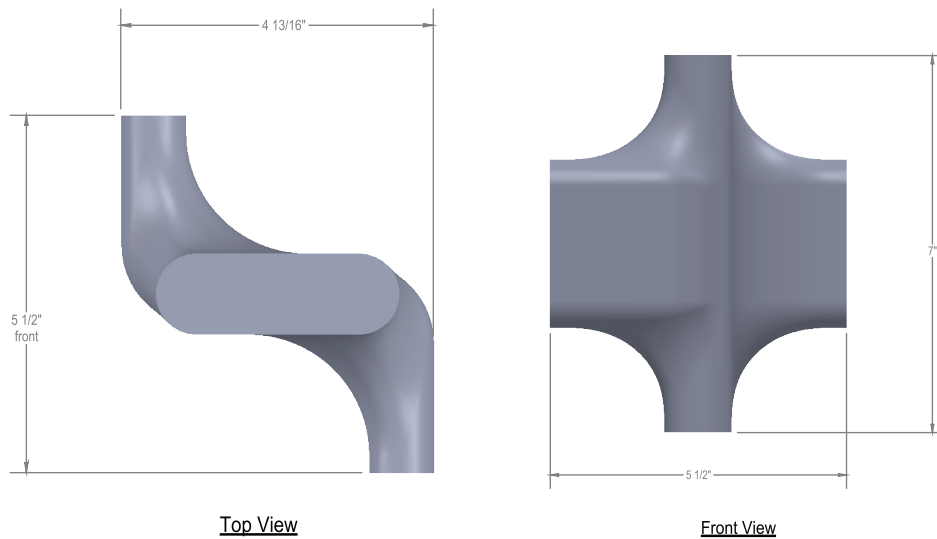

Modular Specifications

Customize your Sculpta-Grille® Screen to your specifications and size.

Contact our Los Angeles Showroom for pricing
lashowroom@modernica.net or **323-933-0383**