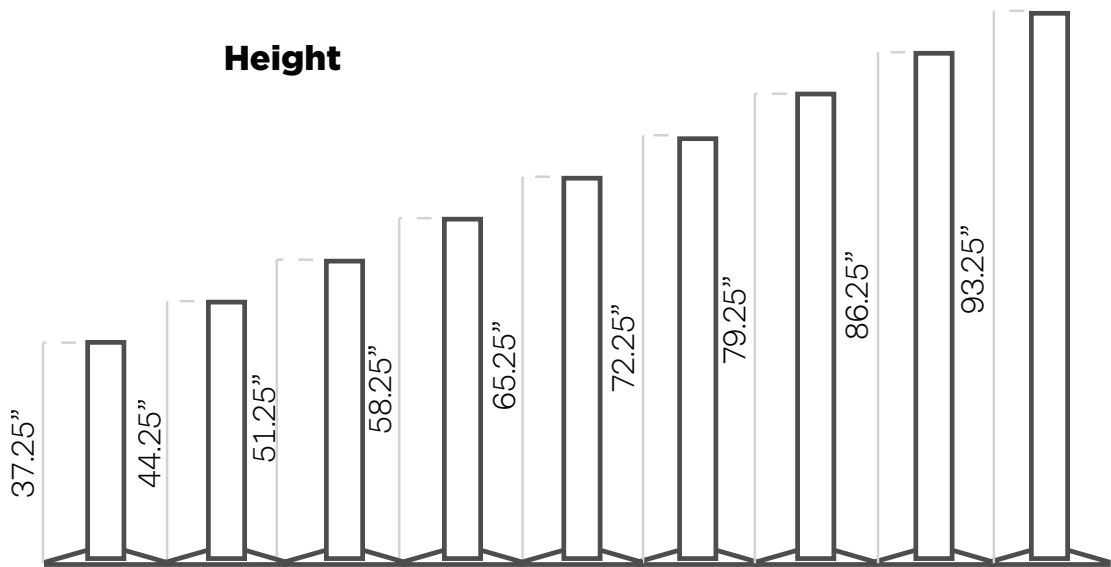

*for larger sizes increase height by 5.5" increments

*for larger sizes increase height by 7" increments

Please note: all dimensions are approximate some variation may occur in the manufacturing process

Width	Height
33.125	35.125
38.625	42.125
44.128	49.125
49.625	56.125
55.125	63.125
60.625	70.125
66.125	77.125
71.625	84.125
77.125	91.125
82.625	98.125
88.125	105.125
93.625	112.125
99.125	119.125
104.625	
110.125	
115.625	
121.125	

Width	Height
33.75	37.25
39.25	44.25
44.75	51.25
50.25	58.25
55.75	65.25
61.25	72.25
66.75	79.25
72.25	86.25
77.75	93.25
83.25	100.25
88.75	107.25
94.25	114.25
99.75	121.25
105.25	
110.75	
116.25	
121.75	

Width	Height
33.125	39.75
38.625	46.75
44.128	53.75
49.625	60.75
55.125	67.75
60.625	74.75
66.125	81.75
71.625	88.75
77.125	95.75
82.625	102.75
88.125	109.75
93.625	116.75
99.125	123.75
104.625	
110.125	
115.625	
121.125	