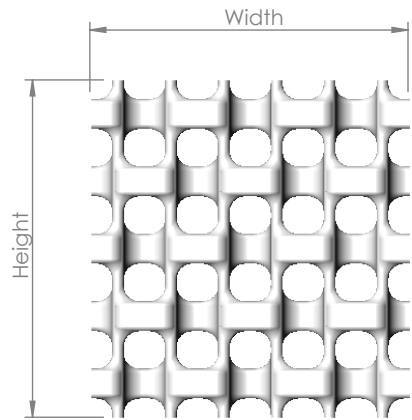

"Sculpta-Grille® Contemporary Series: C-10 and C-1090, Text from original brochure, 1965"

Modular Specifications

Customize your Sculpta-Grille® Screen to your specifications and size.

Contact our Los Angeles Showroom for pricing
lashowroom@modernica.net or **323-933-0383**

*for larger sizes increase height by 5.5" increments

*for larger sizes increase height by 7" increments

Please note: all dimensions are approximate some variation may occur in the manufacturing process

Width	Height
33.125	35.125
38.625	42.125
44.128	49.125
49.625	56.125
55.125	63.125
60.625	70.125
66.125	77.125
71.625	84.125
77.125	91.125
82.625	98.125
88.125	105.125
93.625	112.125
99.125	119.125
104.625	
110.125	
115.625	
121.125	

Width	Height
33.75	37.25
39.25	44.25
44.75	51.25
50.25	58.25
55.75	65.25
61.25	72.25
66.75	79.25
72.25	86.25
77.75	93.25
83.25	100.25
88.75	107.25
94.25	114.25
99.75	121.25
105.25	
110.75	
116.25	
121.75	

Width	Height
33.125	39.75
38.625	46.75
44.128	53.75
49.625	60.75
55.125	67.75
60.625	74.75
66.125	81.75
71.625	88.75
77.125	95.75
82.625	102.75
88.125	109.75
93.625	116.75
99.125	123.75
104.625	
110.125	
115.625	
121.125	