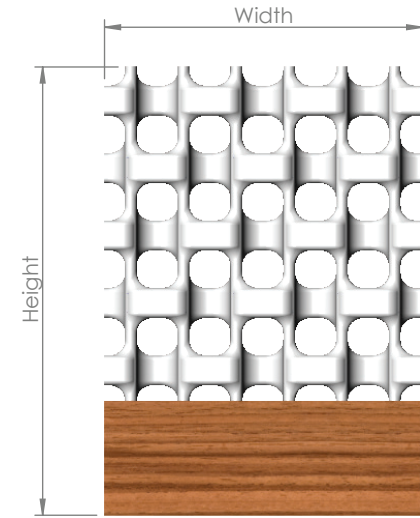

A close-up photograph of a white, wavy, perforated material. The material has a series of circular holes arranged in a grid pattern. The surface of the material is highly reflective and glossy, showing highlights and shadows that emphasize its undulating texture. The background is a plain, light-colored surface.

*for larger sizes increase height by 5.5" increments

*for larger sizes increase height by 7" increments

Please note: all dimensions are approximate some variation may occur in the manufacturing process

Width	Height
33.125	35.125
38.625	42.125
44.128	49.125
49.625	56.125
55.125	63.125
60.625	70.125
66.125	77.125
71.625	84.125
77.125	91.125
82.625	98.125
88.125	105.125
93.625	112.125
99.125	119.125
104.625	
110.125	
115.625	
121.125	

Width	Height
33.75	37.25
39.25	44.25
44.75	51.25
50.25	58.25
55.75	65.25
61.25	72.25
66.75	79.25
72.25	86.25
77.75	93.25
83.25	100.25
88.75	107.25
94.25	114.25
99.75	121.25
105.25	
110.75	
116.25	
121.75	

Width	Height
33.125	39.75
38.625	46.75
44.128	53.75
49.625	60.75
55.125	67.75
60.625	74.75
66.125	81.75
71.625	88.75
77.125	95.75
82.625	102.75
88.125	109.75
93.625	116.75
99.125	123.75
104.625	
110.125	
115.625	
121.125	